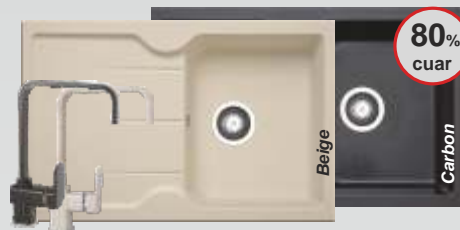

80%
cuar

SET PORTO 1D 1B & BATERIE ADDA

Dimensiune 780*500mm
Adâncime cuvă 195mm
Include valvă Ø92mm i sifon

~~1356.76lei~~

1165.99lei