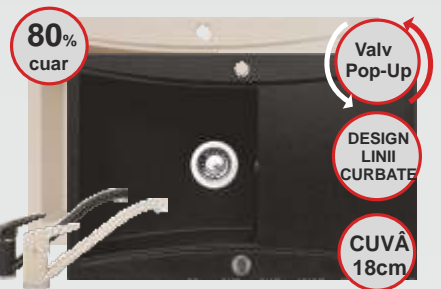

80%
cuar

Valv
Pop-Up

DESIGN
LINII
CURBATE

CUVĂ
18cm

SET SOFTLINE 1B 1D & MINUET

Dimensiune 790*510mm
Adâncime cuvă 180mm
Include valvă Ø92mm i sifon

~~1266.31lei~~

1059.99lei